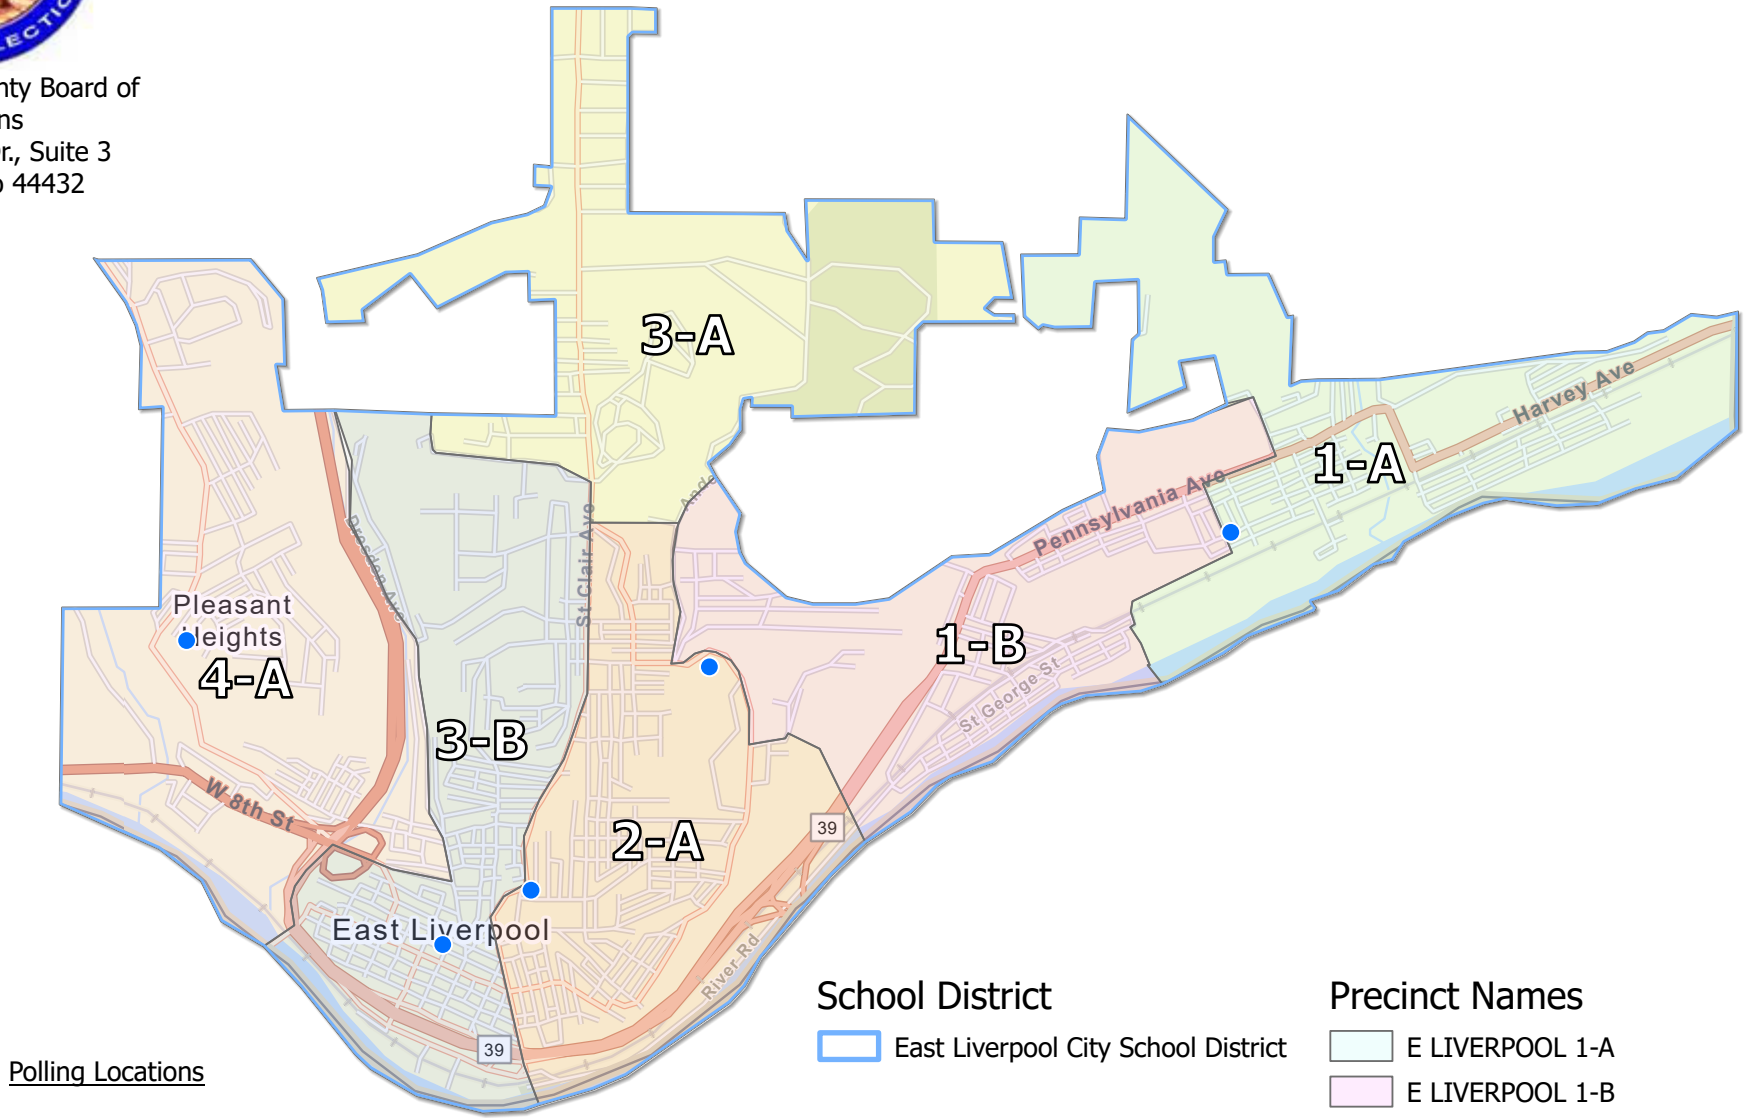

# East Liverpool City Voting Precincts and Polling Locations

Columbiana County Board of Elections  
 7989 Dickey Dr., Suite 3  
 Lisbon, Ohio 44432

Polling Locations

- 1-A Oakland Free Methodist Church, 1551 Etruria St.
- 1-B Oakland Free Methodist Church, 1551 Etruria St.
- 2-A First Church of the Nazarene, 670 Walnut St.
- 3-A East Liverpool Community Center, 110 Maine Blvd.
- 3-B East Liverpool City Hall, 126 W. 6th St.
- 4-A The Heights Church, 528 Grandview St.