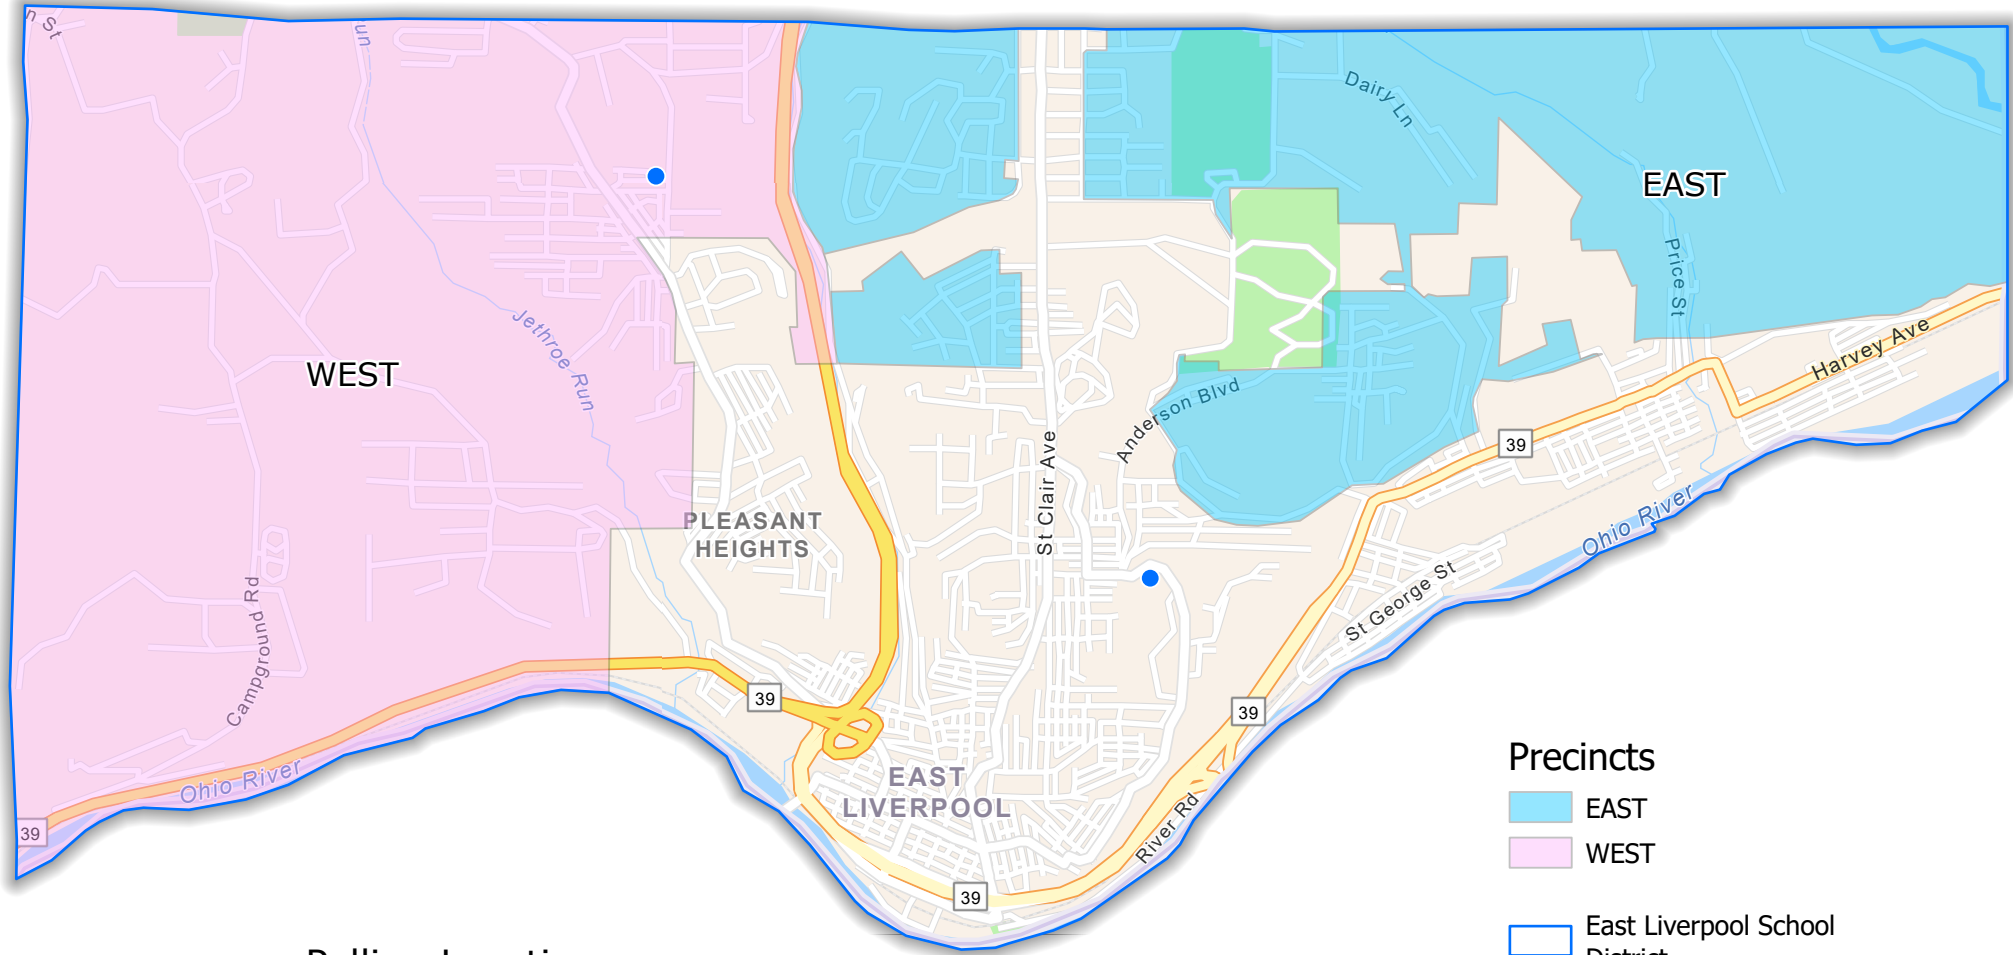

Liverpool Township Voting Precincts and Polling Locations

Columbiana County Board of Elections
7989 Dickey Dr., Suite 3
Lisbon, Ohio 44432

Polling Locations

East - East Liverpool Area Community Ctr., 110 Maine Blvd., East Liverpool
West - Liverpool Twp. Admin Building, 2485 Boring Ln., East Liverpool